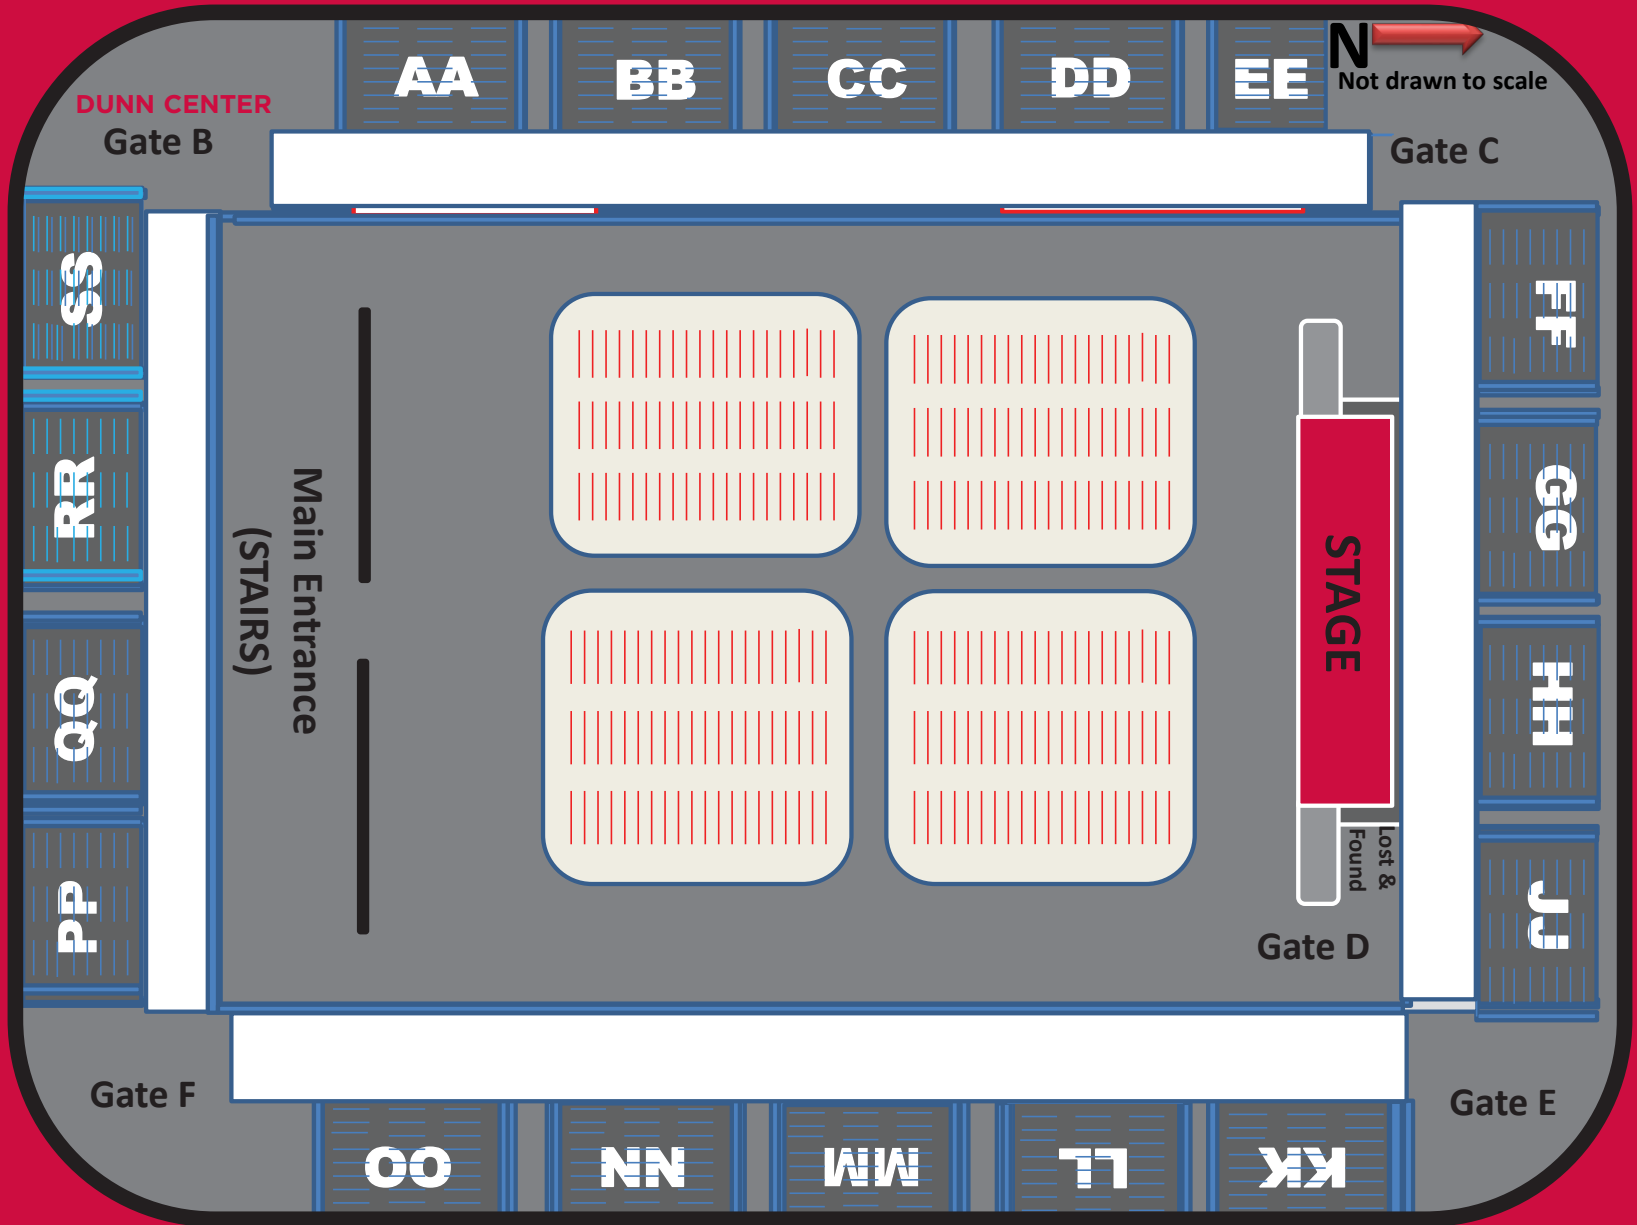

ROBB AVENUE

N
Not drawn to scale

MARION STREET

DUNN CENTER
Gate B

Gate C

Main Entrance
(STAIRS)

STAGE

Lost &
Found

Gate D

Gate F

Gate E

DRANE STREET