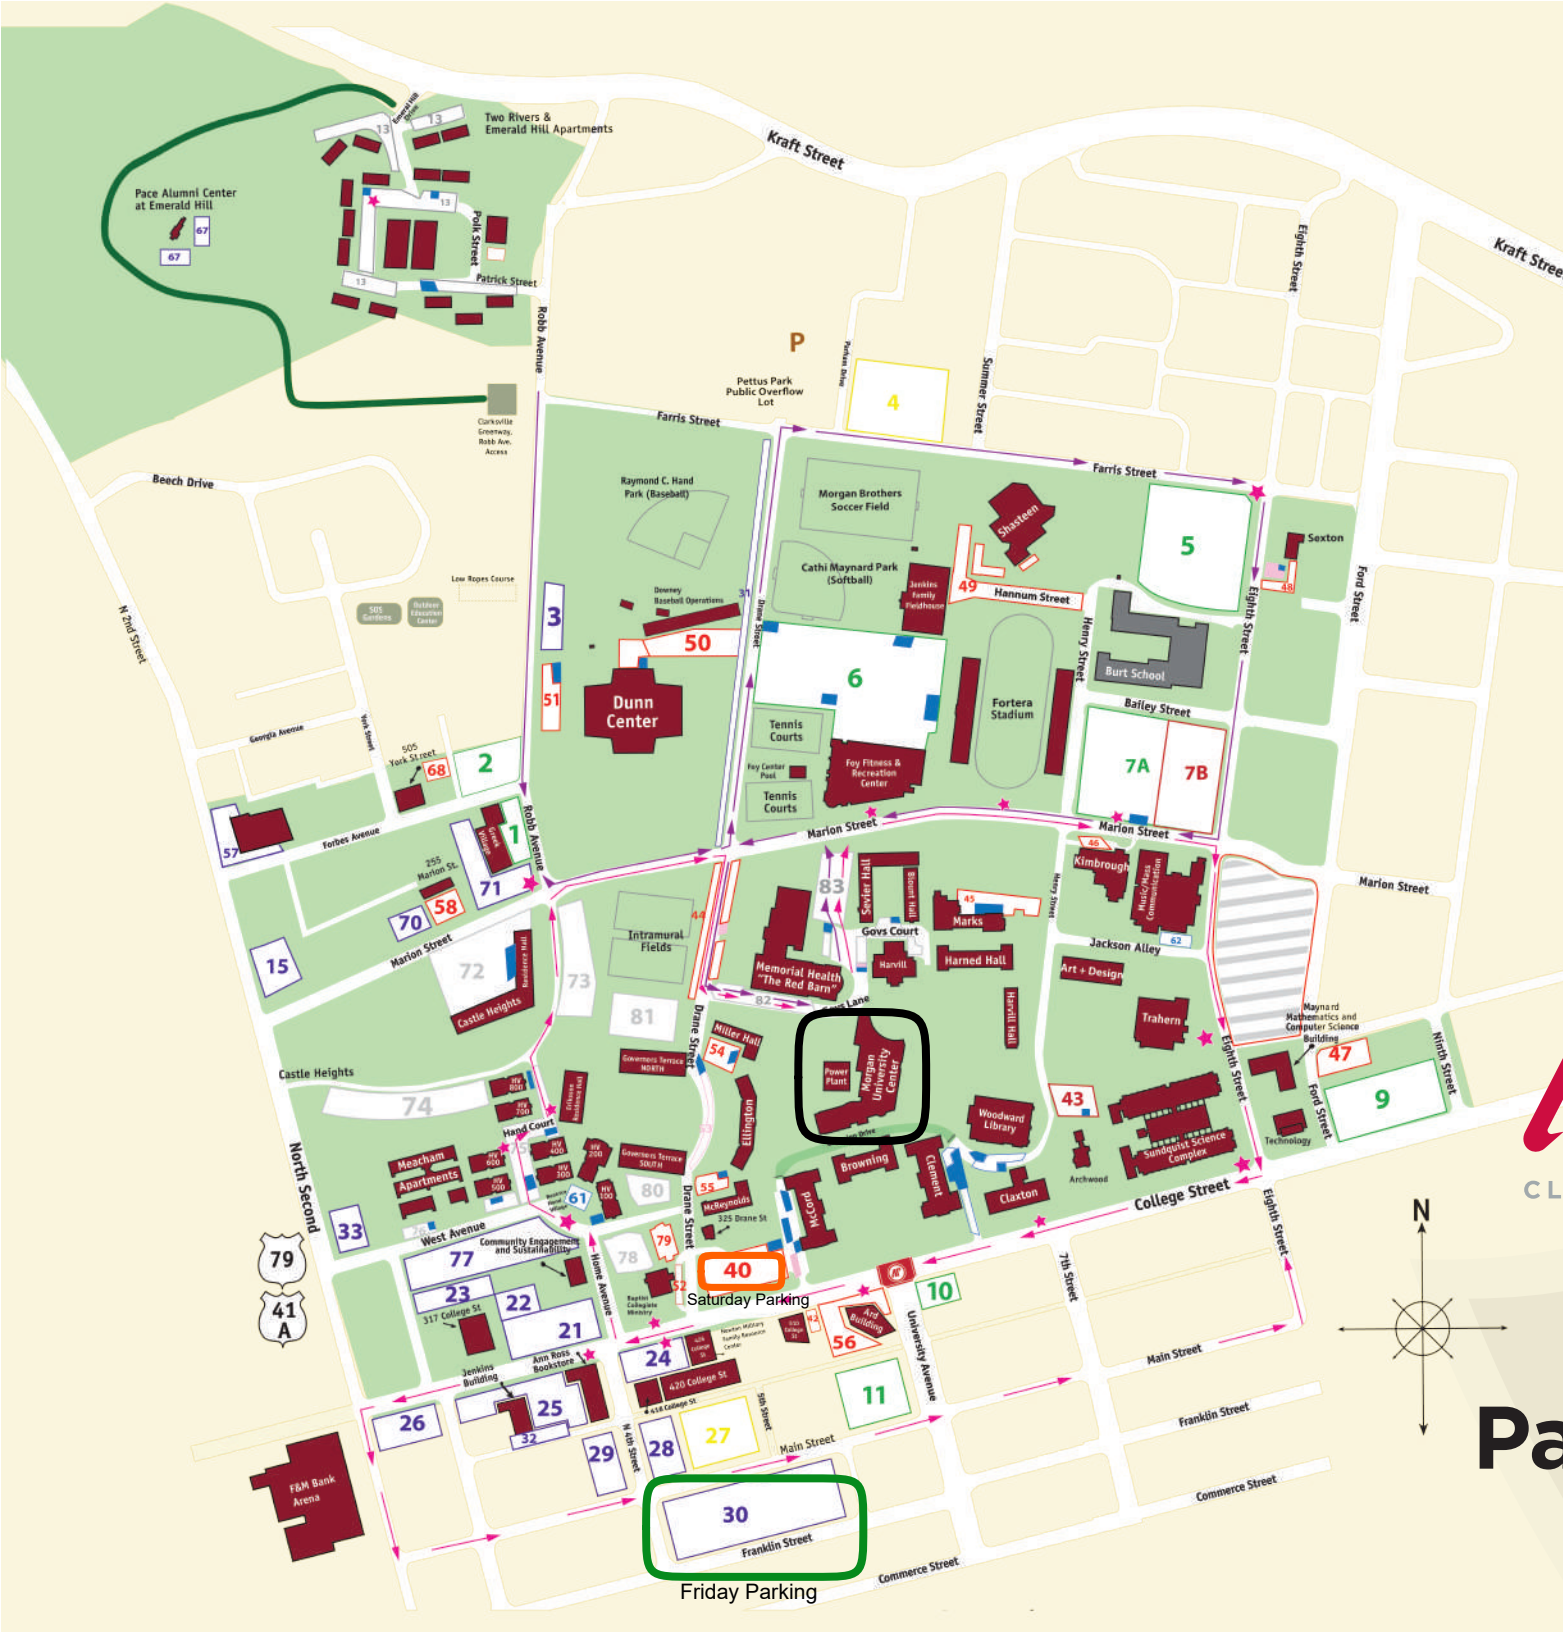

PARKING

Lot numbers are for lot identification and location.
 Lot outline and number color indicate the APSU permit required.

- Faculty & Staff Parking
- Faculty & Staff Free Parking
- Residential Parking
- Commuter Parking
- ANY valid APSU permit
- ADA Accessible Parking
- Visitor*

*Visitor parking spaces are indicated in pink for illustration purposes only and painted white with "Visitor" at each location.

PEAY PICK UP

Peay Pick Up is a Flag Down Service

- Peay Pick Up North Route
- Peay Pick Up South Route
- ★ Peay Pick Up Stops

AP Austin Peay
 State University
 CLARKSVILLE TENNESSEE

2024-25 Campus Parking Map

Friday Parking